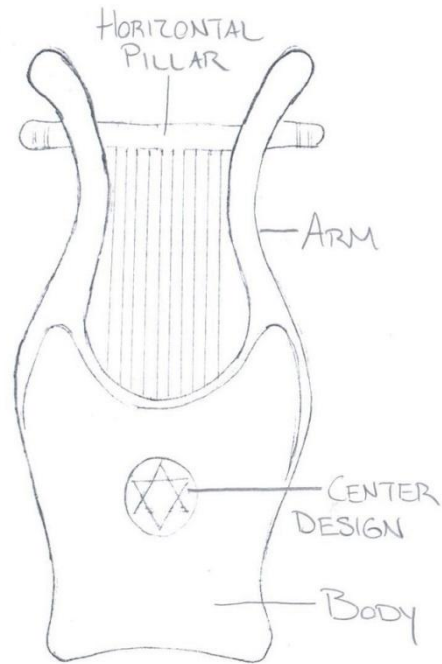

This diagram will help you to better understand where the additions that you choose will go.

The House of Harrari

Moshav Ramat Raziel 52

D.N. North Yehuda 90974 Israel

Tel/Fax: 972-2-5709075

Email: harrariharps@gmail.com

www.harrariharps.com

Facebook: Harrari Harps